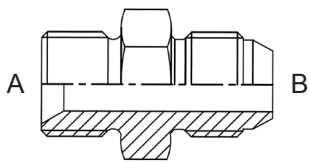

Modellen:

Bestelnummer	draadmaat A	draadmaat B
A04BM-14MJM	1/4	M14x1,5
A06BM-18MJM	3/8	M18x1,5
A06BM-22MJM	3/8	M22x1,5
A08BM-22MJM	1/2	M22x1,5
A10BM-24MJM	5/8	M24x1,5
A12BM-30MJM	3/4	M30x1,5
A16BM-33MJM	1	M33x1,5

Adapter 1x BSP uitwendige draad 60° conus, 1x NPT uitwendige draad type BM-NM