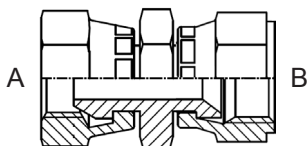

Adapter 1x BSP wartel 60° conus, 1x JIC wartel 37° conus type BF-JF

Modellen:

Bestelnummer	draadmaat A	draadmaat B
A04BF-07JF	1/4	7/16
A04BF-08JF	1/4	1/2
A04BF-09JF	1/4	9/16
A06BF-07JF	3/8	7/16
A06BF-09JF	3/8	9/16
A06BF-12JF	3/8	3/4
A06BF-14JF	3/8	7/8
A08BF-09JF	1/2	9/16
A08BF-12JF	1/2	3/4
A08BF-14JF	1/2	7/8