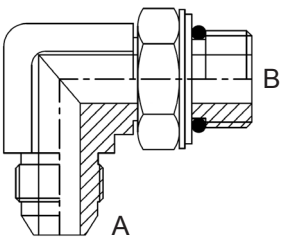

Knies 90° 1x uitwendige draad JIC 37° conus en 1x uitwendige draad UNF instelbaar type JM90K-UM

Modellen:

Bestelnummer	draadmaat A	draadmaat B
A07JM90K-07UM	7/16	7/16
A08JM90K-08UM	1/2	1/2
A09JM90K-09UM	9/16	9/16
A12JM90K-12UM	3/4	3/4
A14JM90K-14UM	7/8	7/8
A17JM90K-17UM	1 1/16	1 1/16