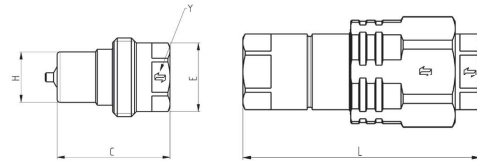

**Female – Femmina – Muffe – Femelle**

Size Base BG Taille	Thread Filetto Anschluss Filetage	Part Number Codice Articolo Artikelnummer Désignation	A	B	D	X1	X2	Weight Peso Gewicht Poids	Package Confezione Verpackung Colis
mm	inch.		mm (in)	mm (in)	mm (in)	mm (in)	mm (in)	g (lbs)	No.
6.3	1/4"	F	VV 14 GAS F	1/4" BSP Female	59.7 (2.35)	30 (1.18)	27 (1.06)	19 (0.75)	
6.3	1/4"	F	VV 14 NPT F	1/4" NPT Female	59.7 (2.35)	30 (1.18)	22 (0.87)	19 (0.75)	
10	3/8"	F	VV 38 GAS F	3/8" BSP Female	71.9 (2.83)	38 (1.50)	34 (1.34)	24 (0.94)	
10	3/8"	F	VV 38 NPT F	3/8" NPT Female	71.9 (2.83)	38 (1.50)	34 (1.34)	24 (0.94)	
12.5	1/2"	F	VV 12 GAS F	1/2" BSP Female	78.7 (3.10)	42 (1.65)	38 (1.50)	27 (1.06)	
12.5	1/2"	F	VV 12 NPT F	1/2" NPT Female	78.7 (3.10)	42 (1.65)	38 (1.50)	27 (1.06)	
20	3/4"	F	VV 34 GAS F	3/4" BSP Female	105.6 (4.16)	55 (2.17)	50 (1.97)	34 (1.34)	
20	3/4"	F	VV 34 NPT F	3/4" NPT Female	105.6 (4.16)	55 (2.17)	50 (1.97)	34 (1.34)	
25	1"	F	VV 1 GAS F	1" BSP Female	124 (4.88)	61 (2.42)	55 (2.17)	41 (1.61)	
25	1"	F	VV 1 NPT F	1" NPT Female	124 (4.88)	61 (2.42)	55 (2.17)	41 (1.61)	